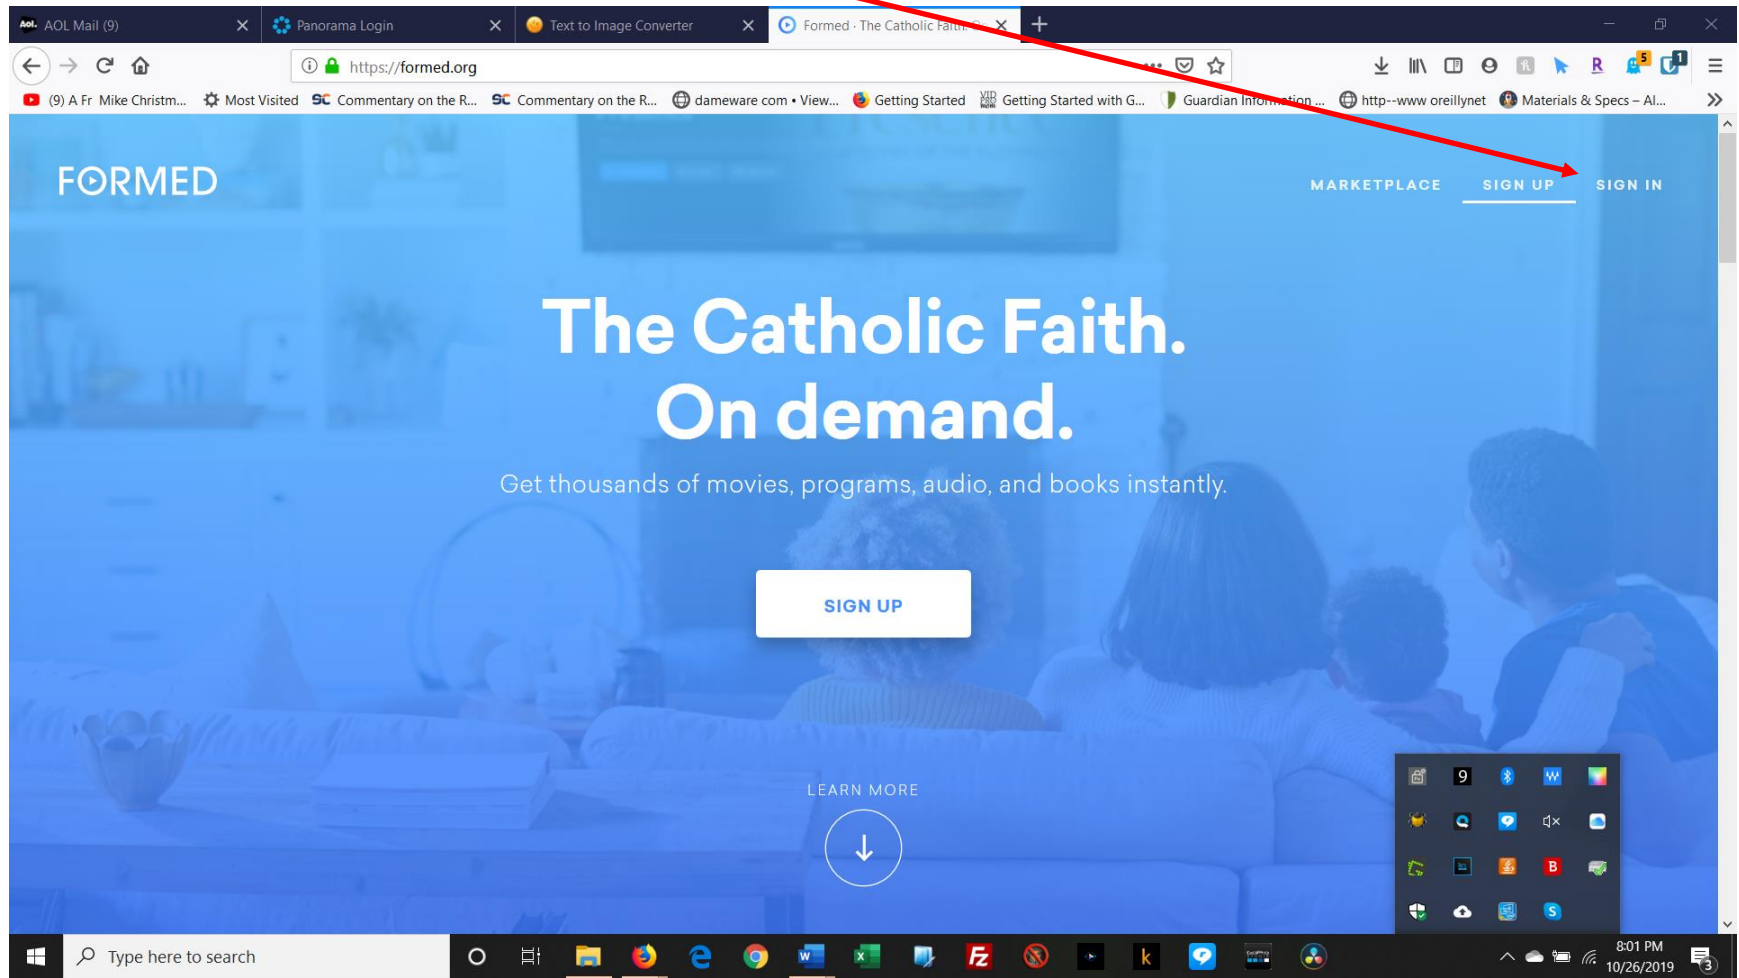

The next time you enter formed.org you will click on **sign in**