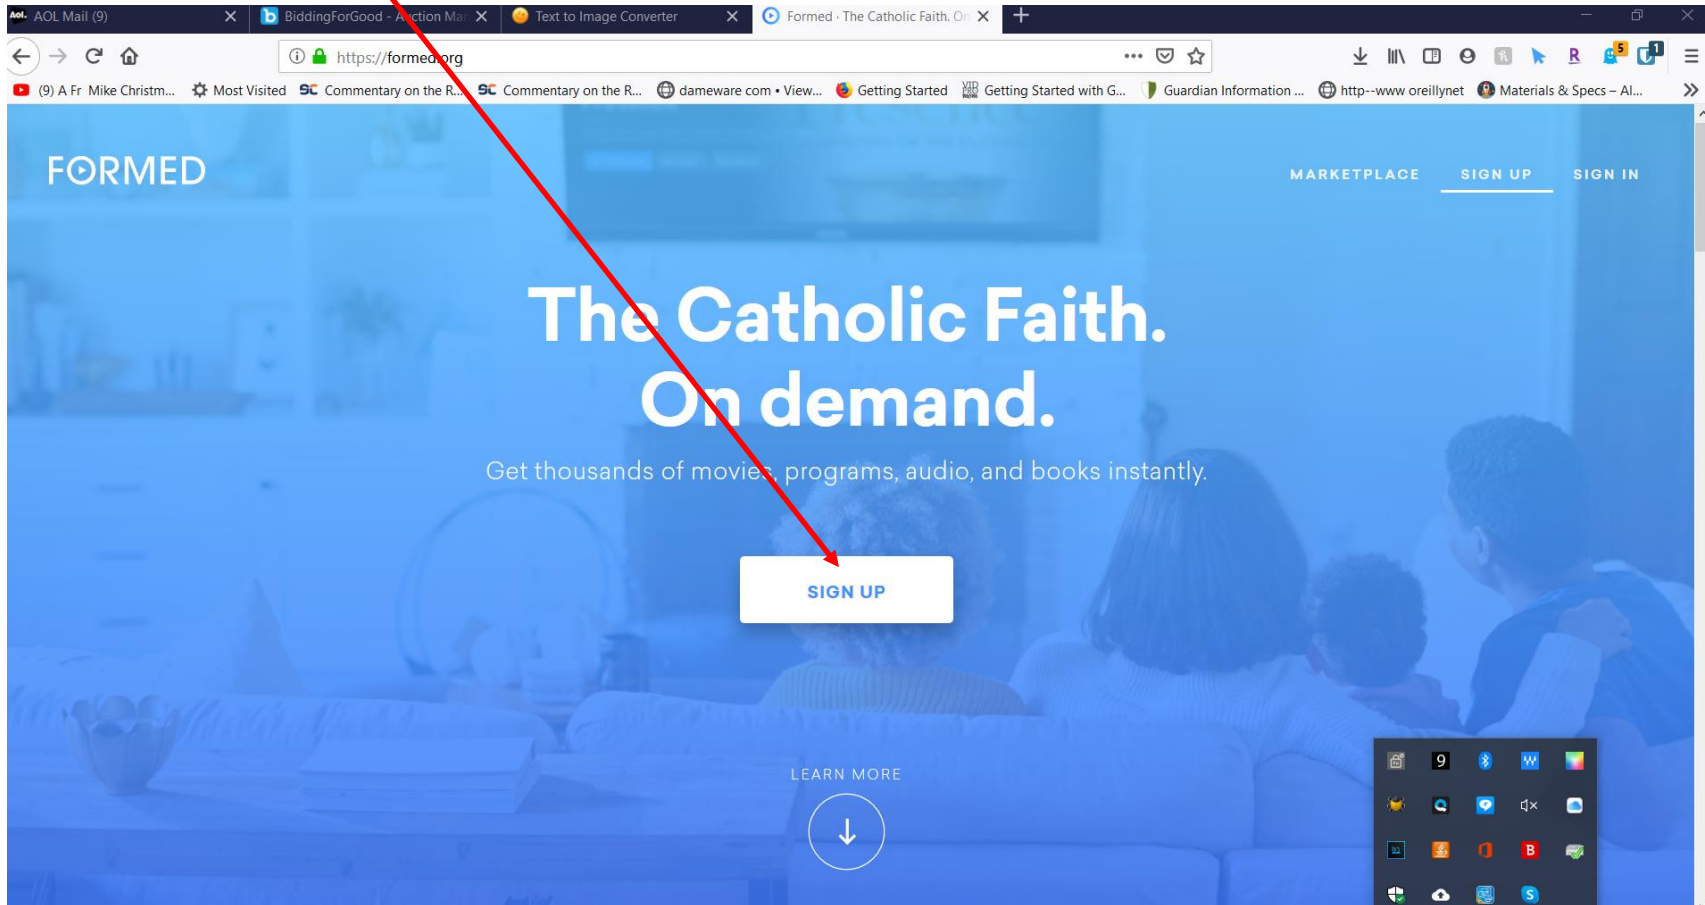

How to create an account on Formed.org

Enter formed.org in the address line of your browser

Click on sign Up