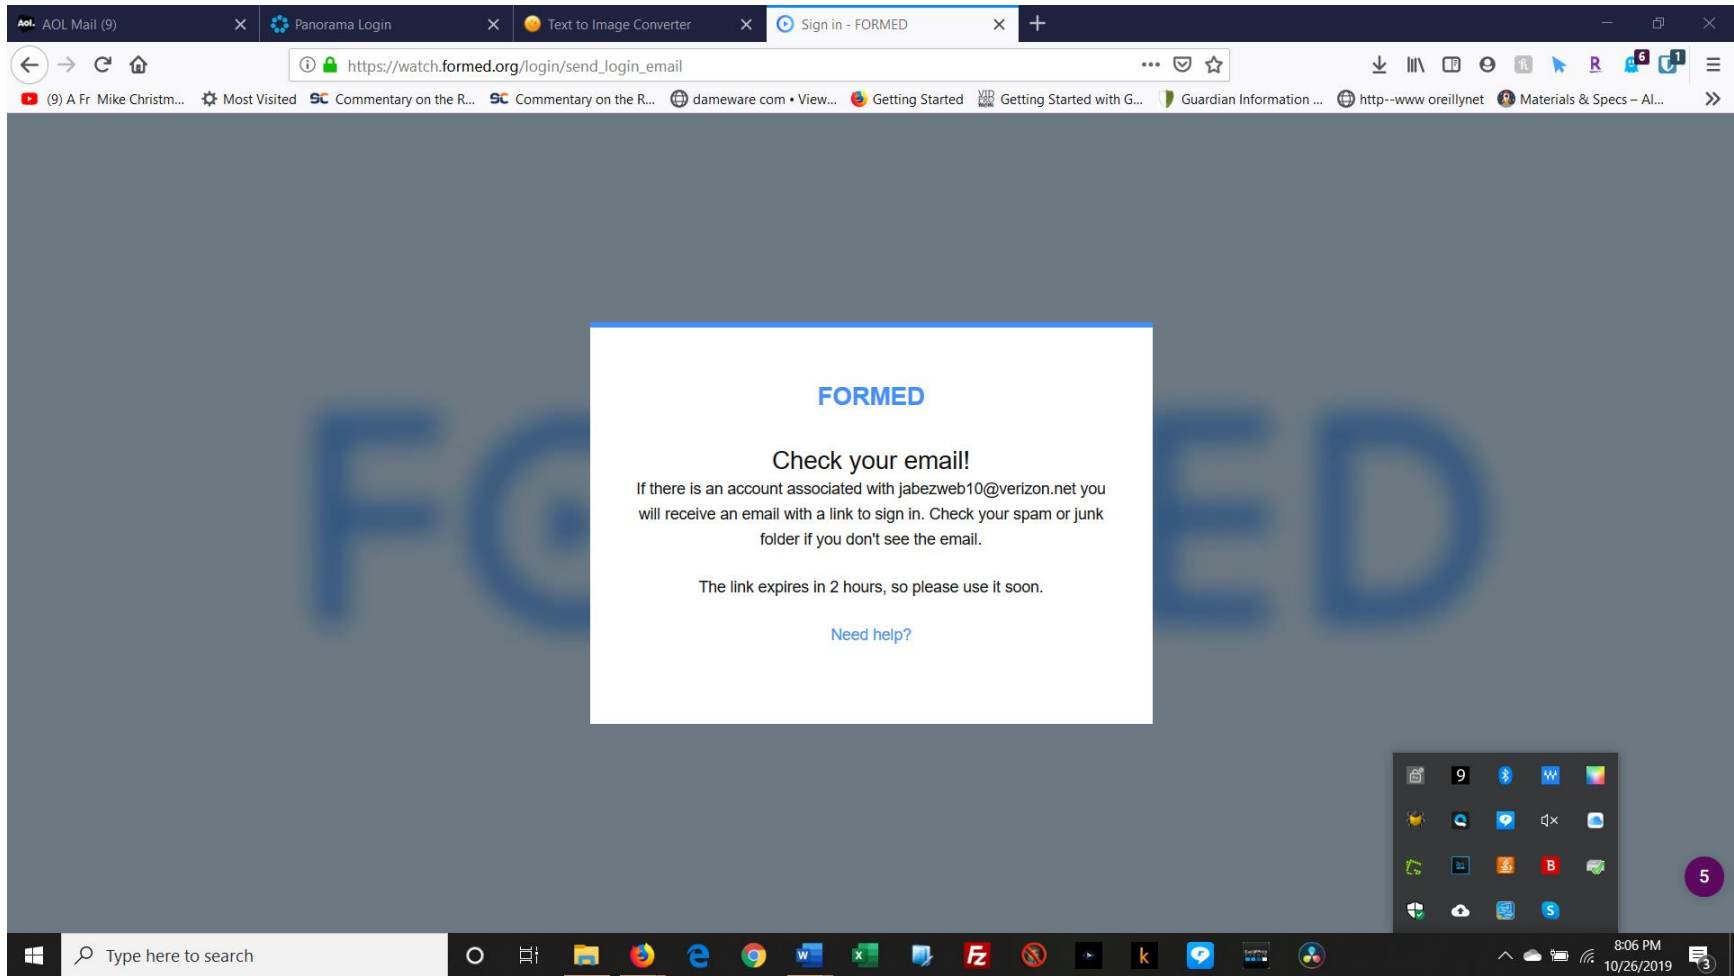

The next time you enter formed.org you will click on **sign in**

Enter your email address and click next

The screenshot displays a web browser window with the following elements:

- Browser Tabs:** AOL Mail (9), Panorama Login, Text to Image Converter, Sign in - FORMED.
- Address Bar:** <https://watch.formed.org/login>
- Page Content:**
 - FORMED logo
 - Sign in
 - Email address
 - Input field: `jabezweb10@verizon.net`
 - Next button
 - [Need help?](#)
- System Tray:** Windows taskbar at the bottom showing search, taskbar icons, and system tray icons (8:04 PM, 10/26/2019).

The following screen will display

Check your email and click on “Sign in now”

The image shows a web browser window displaying a sign-in page for FORMED. The browser's address bar shows the URL "Sign in to FORMED : FORMED Please click the following link below to sign in to your FORMED account. Sign in...". The page header includes the FORMED logo and the time "8:06 pm". The main content area features the large blue text "FORMED" with a play button icon inside the letter 'O'. Below this, the text "FORMED" is repeated in bold black font, followed by the instruction "Please click the following link below to sign in to your FORMED account." A prominent blue button with the text "Sign in now" is centered on the page. A red arrow originates from the text "Sign in now" in the instruction above and points directly to the "Sign in now" button. At the bottom of the page, there is a link: "If you have any questions, please [contact support](#)."