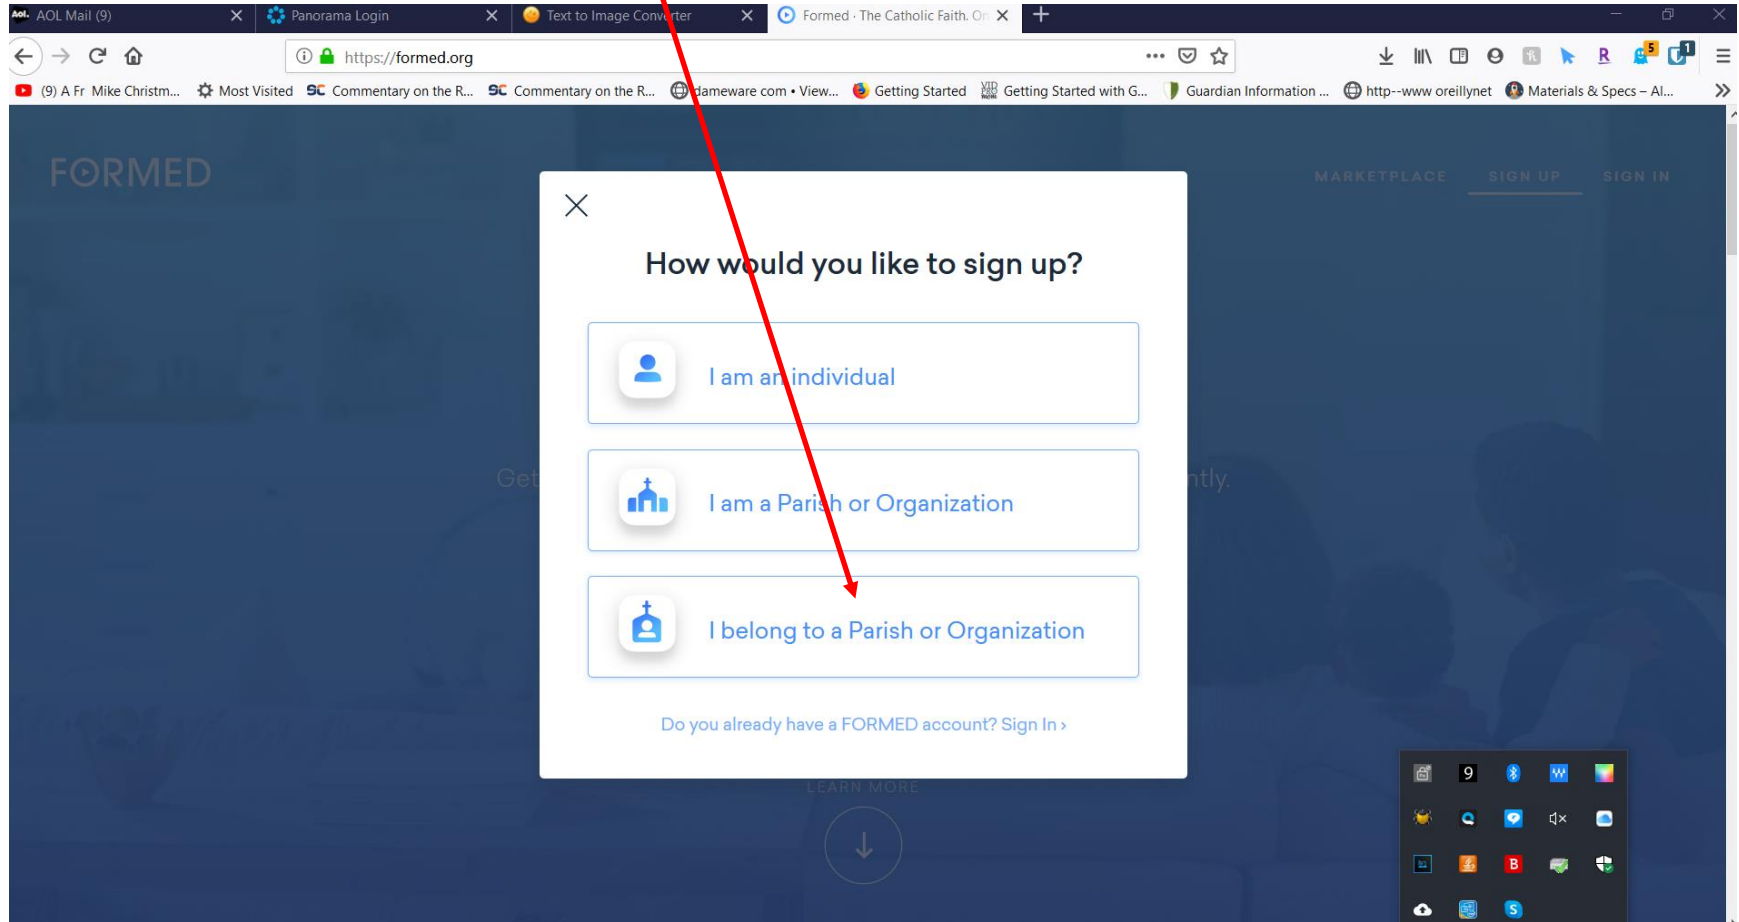

How to create an account on Formed.org

Enter formed.org in the address line of your browser

Click on sign Up

Click on “I belong to a Parish or Organization”

Enter "St Jerome" in the search box (Make sure the Address is Largo, Florida) Then click "Next":

Enter your name and email address and press “Sign Up”

The screenshot shows a web browser window with the URL <https://formed.org/signup?currentStep=profile>. The page features the FORMED logo and a sign-in link for existing members. The main heading is "Create a New Account" with a location tag for St. Jerome in Largo, FL. Below this are two input fields: "Your Name" (placeholder: "Your Name Here") and "Your email address" (placeholder: "Yourname@xxx.com"). A blue "Sign Up" button is positioned below the email field. A red arrow points from the text above to this button. The background of the page is a collage of Catholic-themed posters, including "LECTIO MARK", "DIVINE MERCY", "POPE JOHN PAUL II", "MOTHER TERESA", "SYMBOLON", "Let's Pray", and "VIRTUE SERIES". The Windows taskbar at the bottom shows the time as 7:55 PM on 10/26/2019.