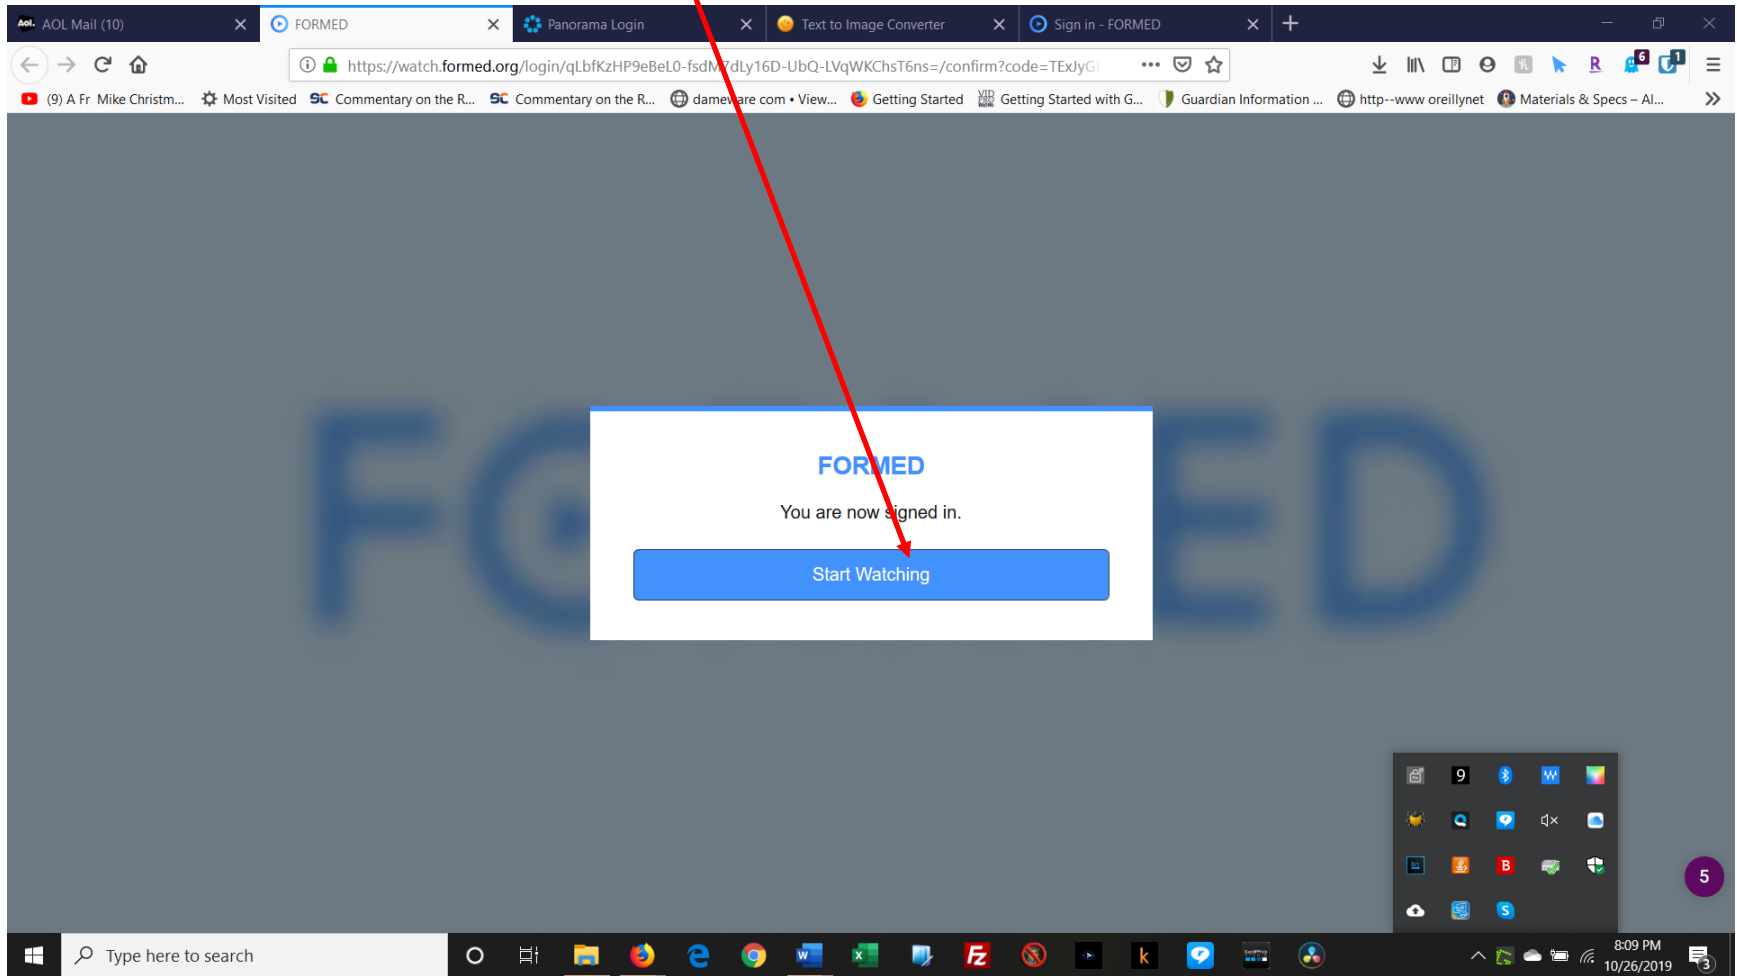

This screen will display. Click “Start Watching”