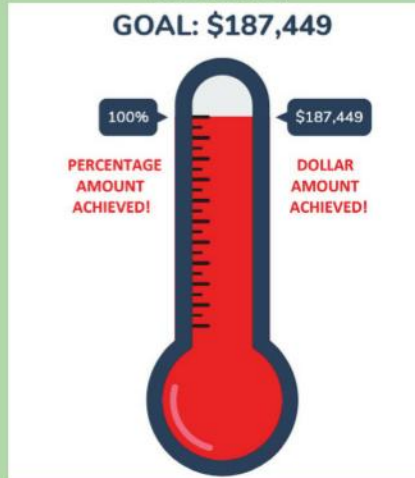

**CATHOLIC
MINISTRY
APPEAL**
(As of August 15, 2022)